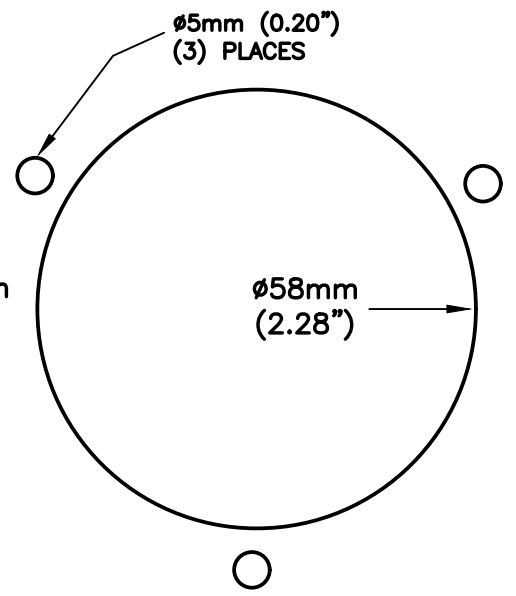

NEMA L14-30 RECEPTACLE
FRONT VIEW

SIDE VIEW

CUTOUT FOR
PANEL MOUNTING