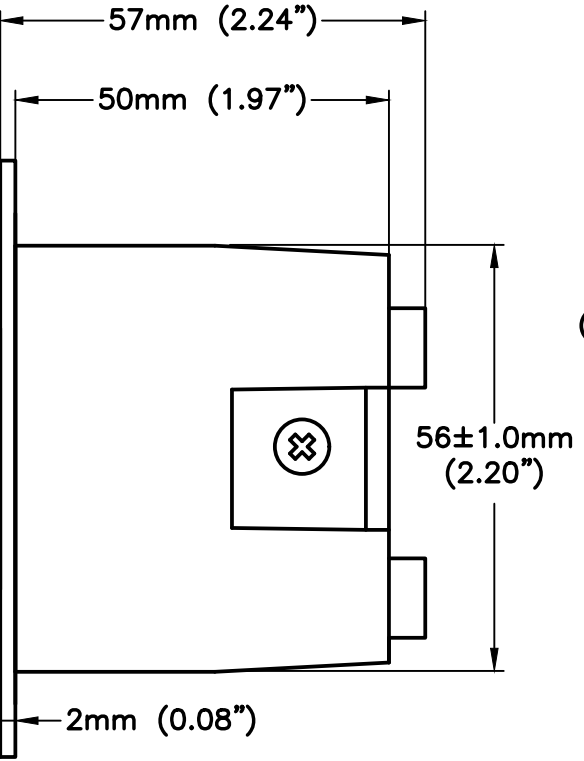

NEMA L14-30 RECEPTACLE
FRONT VIEW

SIDE VIEW

CUTOUT FOR
PANEL MOUNTING